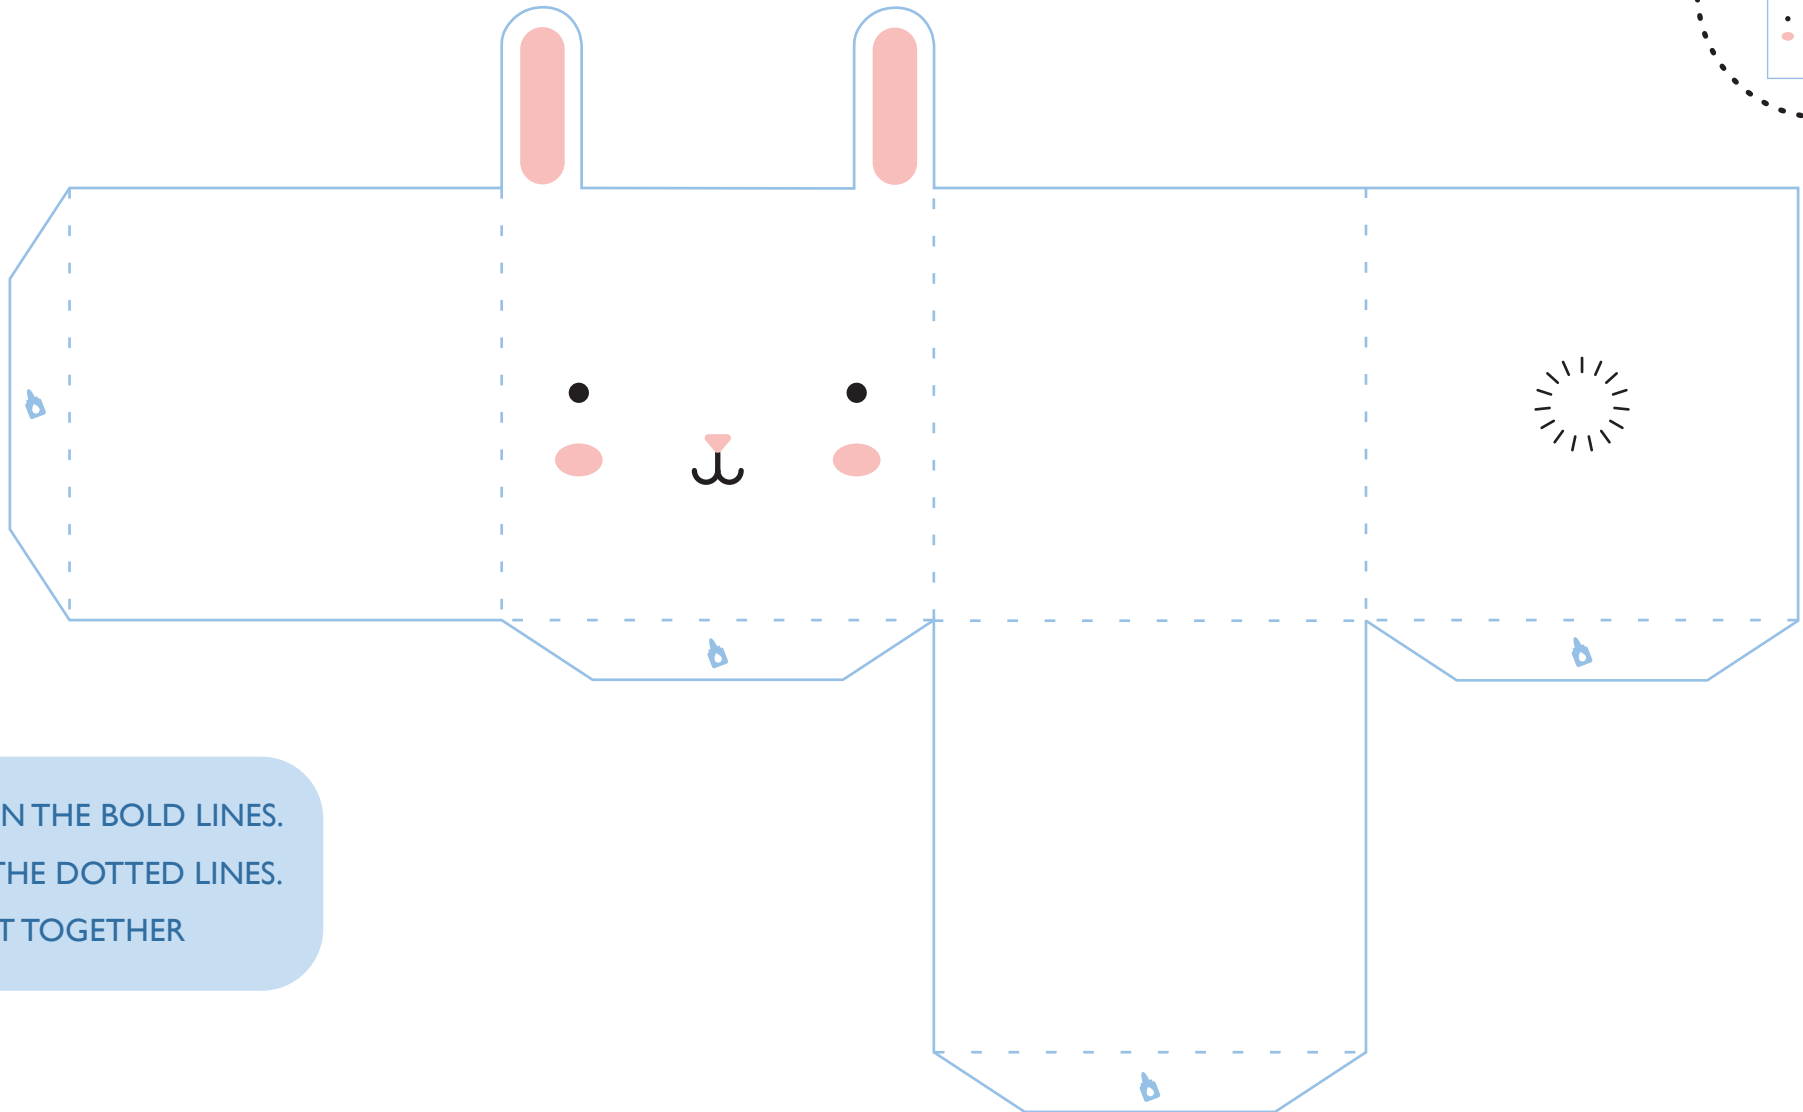

# BUNNY BASKET

CUT OUT

FOLD

GLUE

1. CUT ON THE BOLD LINES.
2. FOLD THE DOTTED LINES.
3. GLUE IT TOGETHER

4. THIS BECOMES THE HANDLE